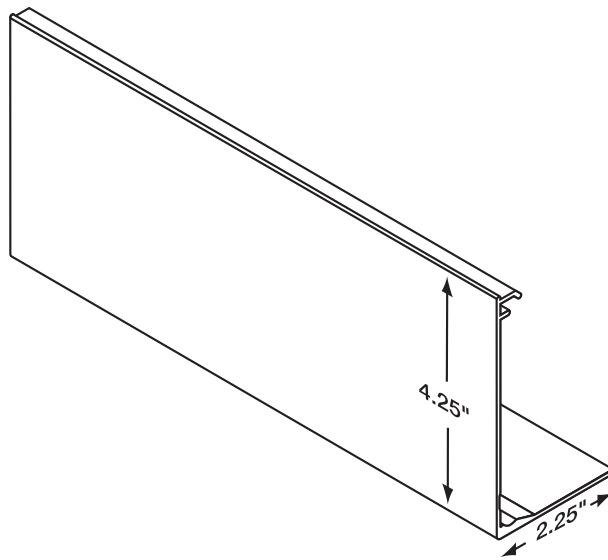

### 4.25" Fascia

### 7.625" Fascia

- 7.625" X 2.25" or 4.25" X 2.25" fascia snaps onto dual shade fascia bracket and extended 80mm brackets.
- Optional color coordinated bracket end caps available for outside mount.
- Available in white, vanilla, clear anodized, bronze or black.