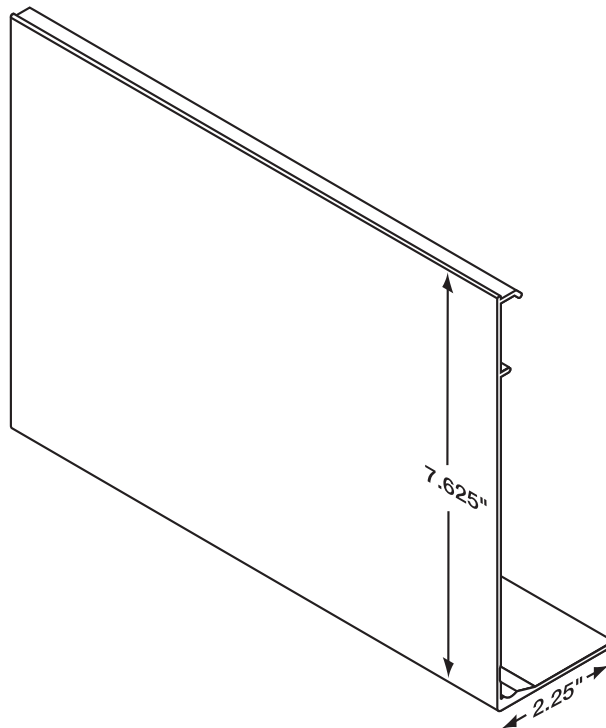

### 4.25" Fascia

### 7.625" Fascia

- 7.625" X 2.25" or 4.25" X 2.25" fascia snaps onto dual shade fascia bracket and extended 80mm brackets.
- Optional color coordinated bracket end caps available for outside mount.
- Available in white, vanilla, clear anodized, bronze or black.